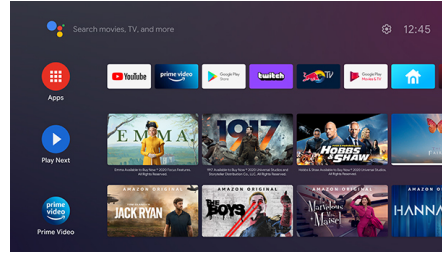

Built-in Android TV

Get the full Android TV experience thanks to the built-in Android TV dongle. All your favorite apps are there, Google Cast and more!