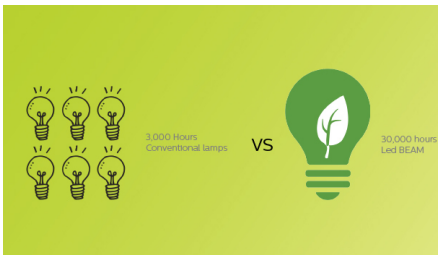

Incredible images

- Project images up to 120" in HD
- Customize your projection
- Advanced LED Light Source

Wireless screen share

- Wi-Fi screen mirroring for smart sharing
- TV shows streaming directly from your smartphone

Highlights

Advanced LED Light Source

The powerful LED light source displays rich, vivid colors and will last up to 30,000 hours. You won't need to replace it, it lasts 20 years if used 4h per day! In addition, the power consumption is far lower than a regular lamp based projector: a bigger screen, an immersive experience with an eco friendly device!