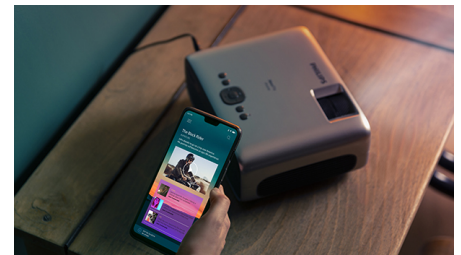

TV shows streaming

Stream any TV shows or movies via Wi-Fi from your smart devices.