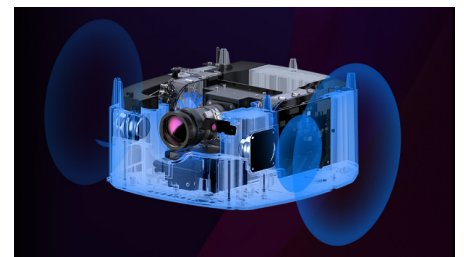

Superior Stereo Speakers

No need extra sound bar or home-cinema! The Screeneo S Collection provides endless vibrant, clear, and powerful sound with deep bass.