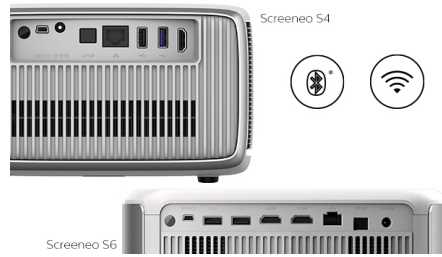

Bluetooth BoomBoxes

Play your music directly on the projector. Use your Screeneo as a Boombox by connecting your smartphones or any other Bluetooth device to enjoy big sound.

Built-in Media Player

Pop your essentials in your hand with the integrated Media Player: Browse, watch all your videos, listen your music or share your latest holidays pictures.

Fully Connected

The Screeneo S Collection comes with all the connectivity you need. Wi-Fi, Bluetooth, USB, HDMI, SPDIF, Connect your game consoles, Blu-ray player, smart boxes or set top boxes to enjoy all your contents.

Focus adjustment: auto

Keystone correction: auto

4 corners correction

Integrated media player

Projection modes: front, rear, ceiling

Operating system: Android

Internal memory: 16 GB

Sound