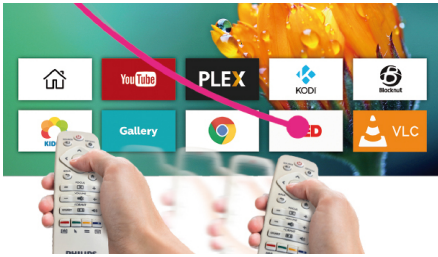

Incredible images

- Project images up to 160"
- HDR for advanced contrast and colour
- Perfect image with bespoke adjustments

Play, connect, repeat

- Built-in Media Player for unlimited binge watching
- Fully Connected for endless possibilities
- Wi-Fi screen mirroring for smart sharing

So smart

- Smart Android OS for apps and more!
- AirMote for a comfortable control

Bespoke sound

- Superior Stereo Speakers
- Bluetooth BoomBoxes
- Low fan noise

Highlights

AirMote

Easily navigate thanks to the intuitive AirMote control by pointing or using gestures to pick and choose what you want to watch.

Bluetooth BoomBoxes

Play your music directly on the projector. Use your Screeneo as a Boombox by connecting your smartphones or any other Bluetooth device to enjoy big sound.

Built-in Media Player

Pop your essentials in your hand with the integrated Media Player: Browse, watch all your videos, listen your music or share your latest holidays pictures.

Fully Connected

The Screeneo S Collection comes with all the connectivity you need. Wi-Fi, Bluetooth, USB, HDMI, SPDIF, Connect your game consoles, Blu-ray player, smart boxes or set top boxes to enjoy all your contents.