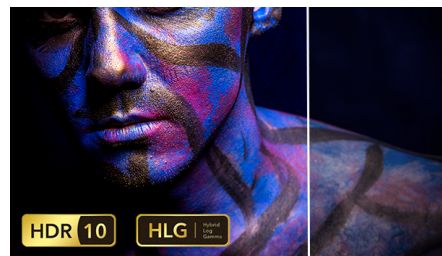

HDR for advanced contrast

High Dynamic Range is the new video standard that redefines in-home entertainment through advances in contrast and colour. With HDR 10, enjoy a sensory experience that captures the original richness and liveliness, yet accurately reflects the content creator's intent.