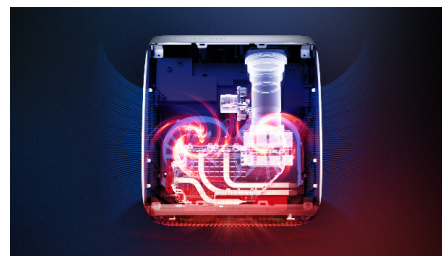

Bluetooth BoomBoxes

Play your music directly on the projector. Use your Screeneo as a Boombox by connecting your smartphones or any other Bluetooth device to enjoy big sound.

Built-in Media Player

Pop your essentials in your hand with the integrated Media Player: Browse, watch all your videos, listen your music or share your latest holidays pictures.

Fully Connected

The Screeneo S Collection comes with all the connectivity you need. Wi-Fi, Bluetooth, USB, HDMI, SPDIF, Connect your game consoles, Blu-ray player, smart boxes or set top boxes to enjoy all your contents.

Low fan noise

Our all-in-one Screeneo S Collection projectors are designed to dissipate heat through the aluminum side grids along with a state-of-the-art ultra low noise fan.

Perfect image

Get a perfect picture, automatically and straight out of the box with the Auto Keystone, Auto focus. The Digital Zoom will help you to adjust the image size without moving the projector and because you don't always place your projector in front of the wall, we added a 4 corners correction to fine tune your image and get a perfect fit even if your device is up to 45 degrees on your right or left side.