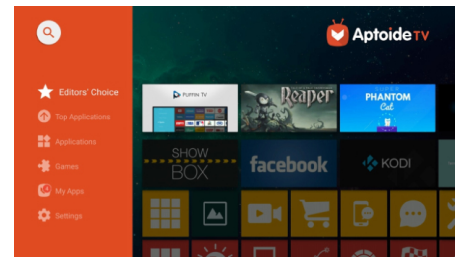

Low fan noise

Our all-in-one Screeneo S Collection projectors are designed to dissipate heat through the aluminum side grids along with a state-of-the-art ultra low noise fan.

Perfect image

Get a perfect picture, automatically and straight out of the box with the Auto Keystone, Auto focus. The Digital Zoom will help you to adjust the image size without moving the projector and because you don't always place your projector in front of the wall, we added a 4 corners correction to fine tune your image and get a perfect fit even if your device is up to 45 degrees on your right or left side.

Smart Android OS for apps

Take full advantage of an endless entertainment with Android OS. All your favorite apps are pre-installed, out of the box. Enjoy Youtube, Netflix and more!

Superior Stereo Speakers