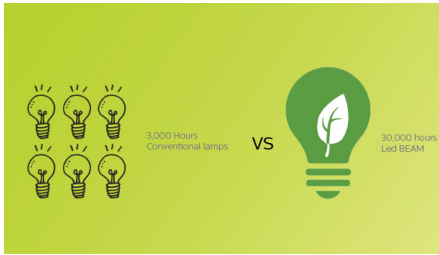

Portable

- Entertainment on the go
- Built-in battery for cable-free projection

Sound everywhere

- Built-in speaker for captivating sound
- Audio jack

Highlights

Advanced LED Light Source

The powerful LED light source displays rich, vivid colors and will last up to 30,000 hours. You won't need to replace it since it lasts 20 years with an average usage of 4 hours per day! Additionally, the power consumption is far lower than a regular lamp based projector, which means you benefit from a bigger screen and fully immersive experience, all through an eco friendly device!