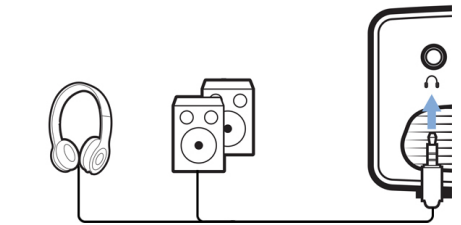

Built-in Media Player

Pop your essentials in your hand with the integrated Media Player: Browse, watch all your videos, listen to your music or share your latest holidays pictures.

Fully Connected

Connect any multimedia devices such as set top boxes, gaming consoles, and streaming devices like Fire Stick or Apple TV with the USB, HDMI or MicroSD ports.

Make It smart!

Access to unlimited content by connecting to any smart gaming console or TV boxes like Fire Stick or Apple TV.

Built-in battery

Get entertainment on the go with the built-in battery providing up to 60mins of power so you can watch movies and share videos without the hassle of wires or cables.

Entertainment on the go

Bring it from room to room or to your friends.

Audio jack

Connect any headphones or external powered speakers with the built-in 3.5 jack.

Built-in speaker

No need for extra sound system, the built-in speaker enables the performance you need in a small package.