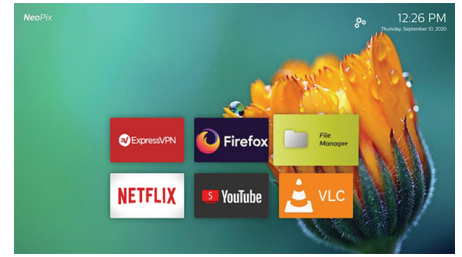

Audio jack

Connect any headphones or external powered speakers with the built-in 3.5 jack.

Built-in Media Player

Pop your essentials in your hand with the integrated Media Player: Browse, watch all your videos, listen to your music or share your latest holidays pictures.

Project images up to 80"

Project images and videos up to 80" (200cm) from less than 2 meters from the wall.

Customized projection

Place the product wherever you want! The keystone correction combined with the focus technology and the 4 corners correction allow you to fine-tune images to your needs and place your projector at any distance.

Smart Philips OS system

Integrated smart Philips OS with pre-loaded apps like YouTube, Netflix, Firefox and more! (more apps will be pushed via FOTA). The Dual Band Wi-Fi connectivity brings you the speed you need to stream all your content.