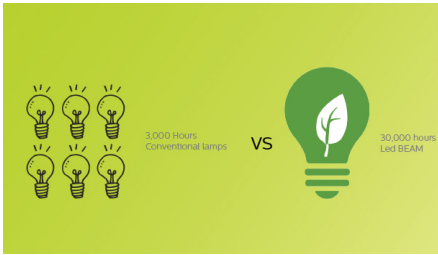

Incredible images

- Project images up to 120" in HD
- Customize your projection
- Advanced LED Light Source

Wireless screen share

- Wi-Fi screen mirroring for smart sharing
- TV shows streaming directly from your smartphone

Highlights

Advanced LED Light Source

The powerful LED light source displays rich, vivid colors and will last up to 30,000 hours. You won't need to replace it since it lasts 20 years with an average usage of 4 hours per day! Additionally, the power consumption is far lower than a regular lamp based projector, which means you benefit from a bigger screen and fully immersive experience, all through an eco friendly device!