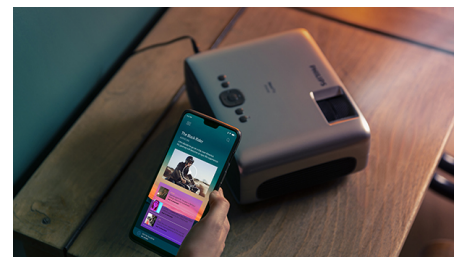

TV shows streaming

Stream any TV shows or movies via Wi-Fi from your smart devices.