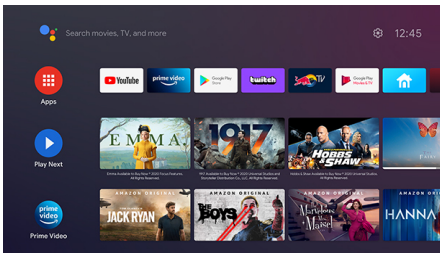

ARC and CEC

ARC and CEC

Control your HDMI connected devices with only 1 remote control thanks to CEC. ARC allows you to connect the projector to your AV receiver via HDMI for a truly immersive sound

Built-in Android TV