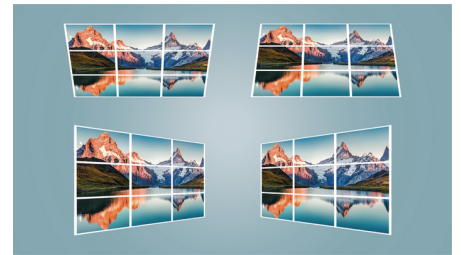

Supercharged Image

Place the projector wherever you wish! Auto keystone and 4 corner correction help to eliminate crooked and distorted images for a perfectly proportioned picture even if the device is not straight in front of the wall. It also gives users an optimal image from virtually any angle and eliminates many of the hassles of an optimal set-up. Big space, small wall? No worries! The digital zoom can maximize the image size even if your projector is far away from the wall. Thanks to the 1.2 throw ratio, small spaces get a bigger picture. Max TV requires as little as 3.2m to project stunning 120" picture