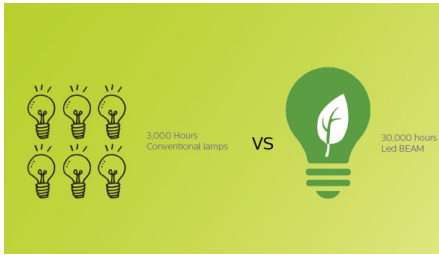

Highlights

Advanced LED Light Source

The powerful LED light source displays rich, vivid colors and will last up to 30,000 hours. You won't need to replace it since it lasts 20 years with an average usage of 4 hours per day! Additionally, the power consumption is far lower than a regular lamp based projector, which means you benefit from a bigger screen and fully immersive experience, all through an eco friendly device!