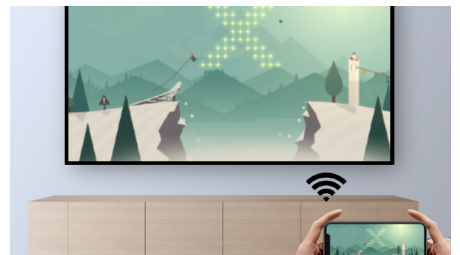

Life like pictures

- Project images up to 60"
- Focus adjustment for clear images
- Advanced LED Light Source

Play, connect, repeat

- Built-in Media Player for unlimited binge watching
- Fully Connected (USB via micro USB adapter or MicroSD)
- Wi-Fi screen mirroring for smart sharing

Get entertainment on the go with the built-in battery providing up to 80mins of projection.

Entertainment on the go

Bring it from room to room or to your friends.

Pocket Friendly

A palm-size projector always in your pocket or bags catering on-the-go traveler and wild addict. Throw huge image on any walls, ceilings, ground and even on your tent!

Wi-Fi screen mirroring

Connect your mobile devices such as a tablets, smartphones or even computers wirelessly to mirror and share all your contents. Videos on your phones? No worries, just cast it through Wi-Fi! (IOS, Android, Mac and PC)