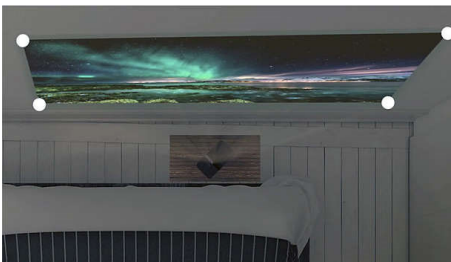

## Optimize your space

Enjoy a true cinematic experience at home. Thanks to the ultra-short throw technology, this True Full HD projector provides a massive 80" screen size when placed just 12 inches away from the wall or projection surface. Set Screeneo U4 on the tabletop, TV shelf or bedroom wardrobe to enjoy your favorite TV shows, sports & games more than ever before! Set it just inches away to watch, or move it back for an even larger image.

## Customized Image

Our tuning reaches 108% Rec.709 HDTV standard color coverage ensuring an incredible image performance that delivers sharp and crisp visuals. Engineered with AMLogic T972 CPU pictures, the HDR10 colors remain lifelike with outstanding full high definition sharpness for text. Auto keystone, auto focus, and 4 corner correction also help to eliminate crooked and distorted images for a perfectly proportioned picture even if the device is not straight in front of the wall. The TOF system gives users an optimal image from virtually any angle and eliminates many of the hassles of an optimal set-up.