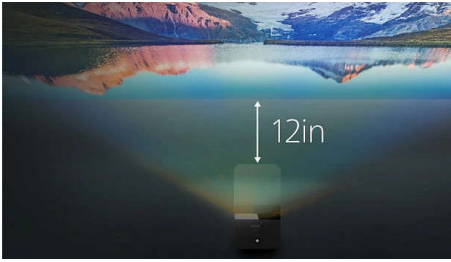

## Optimize your space

Enjoy a true cinematic experience at home. Thanks to the ultra-short throw technology, this True Full HD projector provides a massive 80" screen size when placed just 12 inches away from the wall or projection surface. Set Screeneo U4 on the tabletop, TV shelf or bedroom wardrobe to enjoy your favorite TV shows, sports & games more than ever before! Set it just inches away to watch, or move it back for an even larger image.