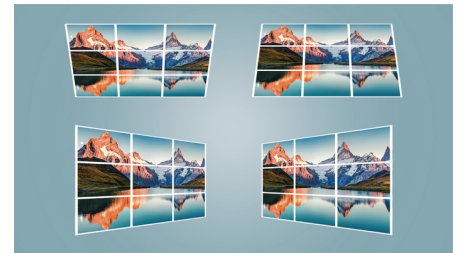

Supercharged Image

Place the projector wherever you wish! Auto keystone and 4 corner correction help to eliminate crooked and distorted images for a perfectly proportioned picture even if the device is not straight in front of the wall. It also gives users an optimal image from virtually any angle and eliminates many of the hassles of an optimal set-up. Big space, small wall? No worries! The digital zoom can maximize the image size even if your projector is far away from the wall. Thanks to the 1.2 throw ratio, small spaces get a bigger picture. Max TV requires as little as 3.2m to project stunning 120" picture