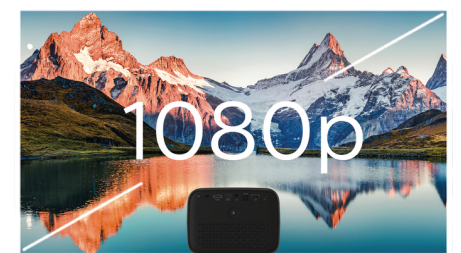

Cinematic Experience in 1080p

Native 1080p Full HD resolution from such a compact product means you no longer have to choose between a portable projector and high resolution. With the PicoPix MaxTV, you can watch all your favorite movies, TV shows or play games on a massive 120" with best-in-class resolution and HDR10. The completely re-designed cooling system and 4 LED channels deliver incredible brightness that's 15% superior to Max, dramatically improving the contrast and avoiding washed out images.