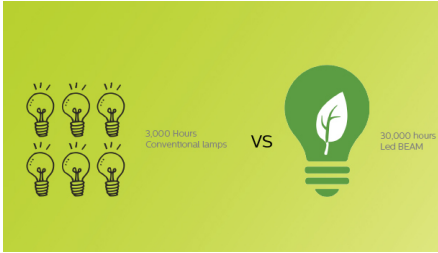

## Advanced LED Light Source

The powerful LED light source displays rich, vivid colors and will last up to 30,000 hours. You won't need to replace it since it lasts 20 years with an average usage of 4 hours per day! Additionally, the power consumption is far lower than a regular lamp based projector, which means you benefit from a bigger screen and fully immersive experience, all through an eco friendly device!