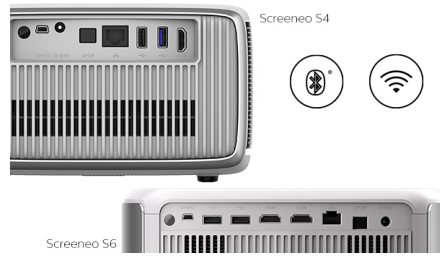

Bluetooth BoomBoxes

Play your music directly on the projector. Use your Screeneo as a Boombox by connecting your smartphones or any other Bluetooth device to enjoy big sound.

Built-in Media Player

Pop your essentials in your hand with the integrated Media Player: Browse, watch all your videos, listen to your music or share your latest holidays pictures.

Fully Connected

The Screeneo S Collection comes with all the connectivity you need. Wi-Fi, Bluetooth, USB, HDMI, SPDIF, Connect your game consoles, Blu-ray player, smart boxes or set top boxes to enjoy all your contents.

Focus adjustment: Auto

Keystone correction: Auto

4 corners correction

Integrated media player

Projection modes: front, rear, ceiling

Operating system: Android

Internal memory: 16 GB

Sound