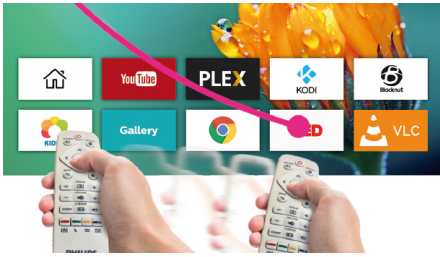

Incredible images

- Project images up to 160"
- HDR for advanced contrast and colour
- Perfect image with bespoke adjustments

Play, connect, repeat

- Built-in Media Player for unlimited binge watching
- Fully Connected for endless possibilities
- Wi-Fi screen mirroring for smart sharing

So smart

- Smart Android OS for apps and more!
- AirMote for a comfortable control

Bespoke sound

- Superior Stereo Speakers
- Bluetooth BoomBoxes
- Low fan noise

Highlights

AirMote

Easily navigate thanks to the intuitive AirMote control by pointing or using gestures to pick and choose what you want to watch.

Bluetooth BoomBoxes

Play your music directly on the projector. Use your Screeneo as a Boombox by connecting your smartphones or any other Bluetooth device to enjoy big sound.

Built-in Media Player

Pop your essentials in your hand with the integrated Media Player: Browse, watch all your videos, listen to your music or share your latest holidays pictures.

Fully Connected

The Screeneo S Collection comes with all the connectivity you need. Wi-Fi, Bluetooth, USB, HDMI, SPDIF, Connect your game consoles, Blu-ray player, smart boxes or set top boxes to enjoy all your contents.