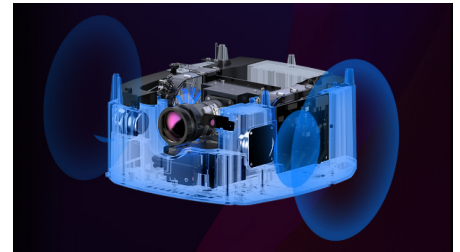

Superior Stereo Speakers

No need extra sound bar or home-cinema! The Screeneo S Collection provides endlessly vibrant, clear, and powerfull sound with deep bass.