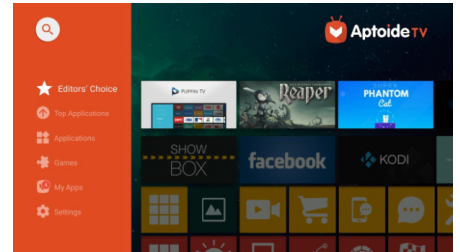

Low fan noise

Our all-in-one Screeneo S Collection projectors are designed to dissipate heat through the aluminum side grids along with a state-of-the-art ultra low noise fan.

Perfect image

Get a perfect picture, automatically and straight out of the box with the Auto Keystone, Auto focus. The Digital Zoom will help you to adjust the image size without moving the projector and because you don't always place your projector in front of the wall, we added a 4 corners correction to fine tune your image and get a perfect fit even if your device is up to 45 degrees on your right of left side.

Smart Android OS for apps

Take full advantage of an endless entertainment with Android OS. All your favorite apps are pre-installed, out of the box. Enjoy Youtube, Netflix and more!

Superior Stereo Speakers