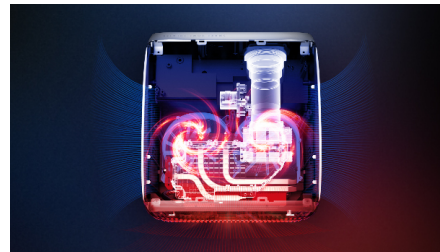

Bluetooth BoomBoxes

Play your music directly on the projector. Use your Screeneo as a Boombox by connecting your smartphones or any other Bluetooth device to enjoy big sound.

Built-in Media Player

Pop your essentials in your hand with the integrated Media Player: Browse, watch all your videos, listen to your music or share your latest holidays pictures.

Fully Connected

The Screeneo S Collection comes with all the connectivity you need. Wi-Fi, Bluetooth, USB, HDMI, SPDIF, Connect your game consoles, Blu-ray player, smart boxes or set top boxes to enjoy all your contents.

Low fan noise

Our all-in-one Screeneo S Collection projectors are designed to dissipate heat through the aluminum side grids along with a state-of-the-art ultra low noise fan.

Perfect image

Get a perfect picture, automatically and straight out of the box with the Auto Keystone, Auto focus. The Digital Zoom will help you to adjust the image size without moving the projector and because you don't always place your projector in front of the wall, we added a 4 corners correction to fine tune your image and get a perfect fit even if your device is up to 45 degrees on your right of left side.