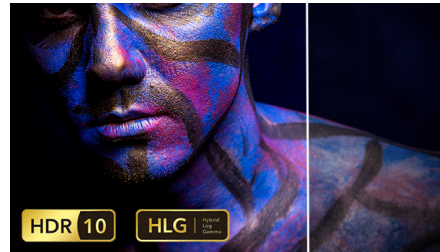

HDR for advanced contrast

High Dynamic Range is the new video standard that redefines in-home entertainment through advances in contrast and colour. With HDR 10, enjoy a sensory experience that captures the original richness and liveliness, yet accurately reflects the content creator's intent.