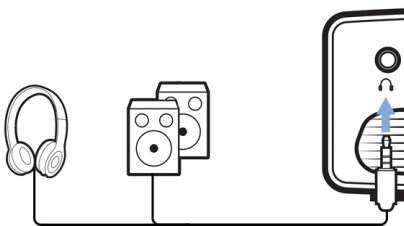

Connect, Watch and Play

- Built-in Media Player for unlimited binge watching
- Fully Connected (HDMI, USB, VGA or MicroSD)

Sound Everywhere

- Stereo speakers for captivating sound
- Audio jack

Highlights

Fully Connected

Audio jack

Connect any headphones or external powered speakers with the built-in 3.5 jack.

Built-in Media Player

Pop your essentials in your hand with the integrated Media Player: Browse, watch all your videos, listen to your music or share your latest holidays pictures.