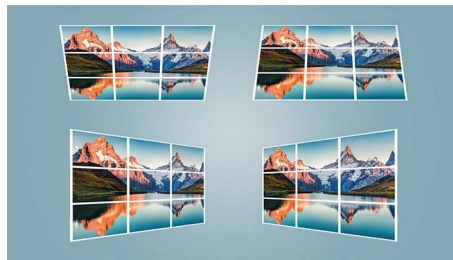

Customize your setup

Place the projector wherever you wish! Auto keystone and 4 corner correction help eliminate crooked, distorted images for a perfectly proportioned picture even if the device is not straight in front of the wall. It also gives users an optimal image from virtually any angle and

NPX720/INT

eliminates many of the hassles of an optimal set-up. Big space, small wall? Easy! The digital zoom maximizes the image size even if your projector is far away from a wall.