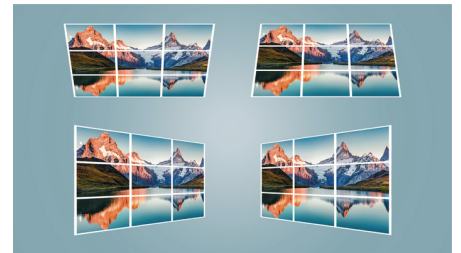

Supercharged Image

Place the projector wherever you wish! Auto keystone and 4 corner correction help to eliminate crooked and distorted images for a perfectly proportioned picture even if the device is not straight in front of the wall. It also gives users an optimal image from virtually any angle and eliminates many of the hassles of an optimal set-up. Big space, small wall? No worries! The digital zoom can maximize the image size even if your projector is far away from the wall. Thanks to the 1.2 throw ratio, small spaces get a bigger picture. Max TV requires as little as 3.2m to project stunning 120" picture