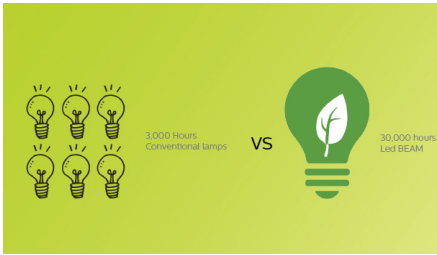

Streaming everywhere, gaming anywhere

Featuring mini HDMI and 480p resolution projecting an image up to 65", the PicoPix Micro delivers true portability and up to 3 hours of entertainment! Pocket friendly and easy-to-use, this is your perfect buddy to travel!

Ultra portable

- Pocket-size
- Project images up to 65"
- Advanced LED Light Source

Up to 3h battery

- Built-in speaker for captivating sound
- Built-in 3 hours battery for cable-free projection

Connect and Play

- Mini HDMI

Highlights

Advanced LED Light Source

The powerful LED light source displays rich, vivid colors and will last up to 30,000 hours. You won't need to replace it since it lasts 20 years with an average usage of 4 hours per day! Additionally, the power consumption is far lower than a regular lamp based projector, which means you benefit from a bigger screen and fully immersive experience, all through an eco friendly device!

Project images up to 65"

Entertainment in every room, project anything up to 65" (165cm) diagonal.

Specifications

Technology

- Display technology: DLP
- LED light sources: Last over 30,000 hours
- Resolution: 854 x 480 pixel
- Resolution supported: 1920 x 1080 pixel
- Screen distance: 80cm-200cm
- Aspect ratio: 16:9
- Throw ratio: 1,2:1
- Contrast ratio: 600:1
- Focus adjustment: Manual
- Operating system: Linux
- Recommended usage: 65" max in dark room