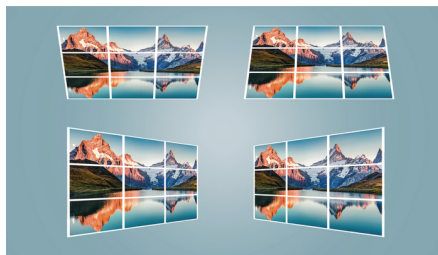

Supercharged Image

Place the projector wherever you wish! Auto keystone and 4 corner correction help to eliminate crooked and distorted images for a perfectly proportioned picture even if the device is not straight in front of the wall. It also gives users an optimal image from virtually any angle and eliminates many of the hassles of an optimal set-up. Big space, small wall? No worries! The digital zoom can maximize the image size even if your projector is far away from the wall. Thanks to the 1.2 throw ratio, small spaces get a bigger picture. Max TV requires as little as 3.2m to project stunning 120" picture