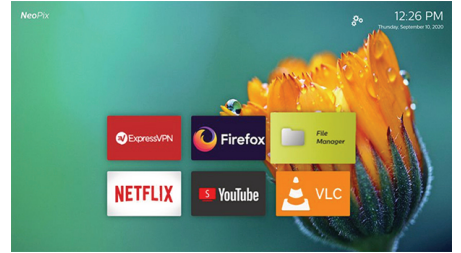

Smart Philips OS system

Integrated smart Philips OS with pre-loaded apps like YouTube, Netflix, Firefox and more! (more apps will be pushed via FOTA). The Dual Band Wi-Fi connectivity brings you the speed you need to stream all your content.