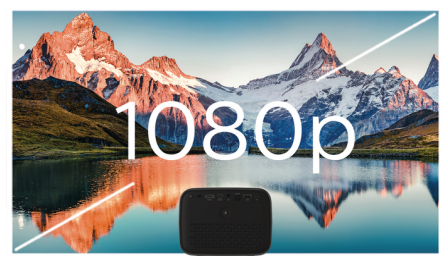

Cinematic Experience in 1080p

Native 1080p Full HD resolution from such a compact product means you no longer have to choose between a portable projector and high resolution. With the PicoPix MaxTV, you can watch all your favorite movies, TV shows or play games on a massive 120" with best-in-class resolution and HDR10. The completely re-designed cooling system and 4 LED channels deliver incredible brightness that's 15% superior to Max, dramatically improving the contrast and avoiding washed out images.