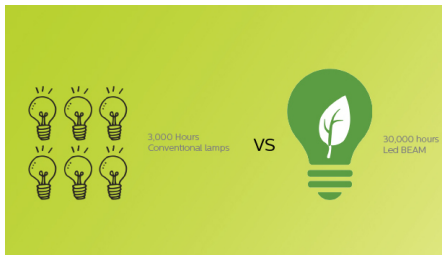

Watch in HD 720p

- Project images up to 65"
- True HD 720p resolution
- Customize your projection
- Advanced LED Light Source

Connect, Watch and Play

- Built-in Media Player for unlimited binge watching
- Fully Connected (HDMI, USB, VGA or MicroSD)

Built-in Sound

- Stereo speakers for captivating sound
- Audio jack

Highlights

Advanced LED Light Source

The powerful LED light source displays rich, vivid colors and will last up to 30,000 hours. You won't need to replace it, it lasts 20 years if used 4h per day! In addition, the power consumption is far lower than a regular lamp based projector: a bigger screen, an immersive experience with an eco friendly device!