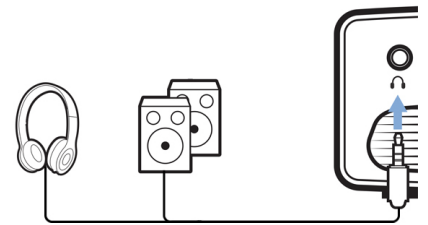

Project images up to 65"

Entertainment in every room, project anything up to 65" (165cm) diagonal.

True HD 720p resolution

True HD 720p resolution projection delivering clear text and sharp image quality.

Built-in Media Player

Pop your essentials in your hand with the integrated Media Player: Browse, watch all your videos, listen to your music or share your latest holidays pictures.

Fully Connected

Connect any multimedia devices such as set top boxes, PC, MAC, gaming consoles, and streaming devices like Fire Stick or Apple TV with the USB, HDMI or MicroSD ports.

Audio jack

Connect any headphones or external powered speakers with the built-in 3.5 jack.

Stereo speakers

Integrated stereo speakers with equalization and surround sound.

Specifications

Technology

Display technology: LCD