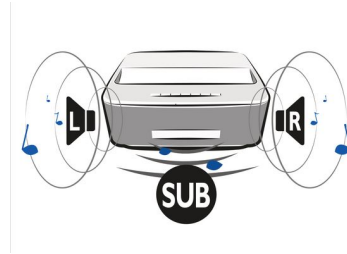

With the built-in Wi-Fi you can easily connect to the world online or to your network at home via DLNA or Bluetooth and project your content from these devices. If you prefer physical media, you can connect the Screeneo via HDMI, insert an SD card into the card reader, connect a USB flash or connect the antenna to an antenna jack.

Flexible screen size

Experience your films, sport events or gaming like you have never done before, from 50" up to 100". Sit back and enjoy in the comfort of any room in your home. Screeneo can easily be placed close to any smooth wall. You just need to grab the stylish leather handle at the

back of the product. For viewing a cartoon film for kids on a 50", place it 10 cm from the wall. For your favourite football match on 100", place Screeneo 44 cm away from the wall.

Integrated speakers

There is no need to connect to any sound system thanks to the integrated subwoofer and loudspeakers, with an output power of 26 W RMS. Your perfect sound experience will be completed with Dolby Digital 2.1 sound system.