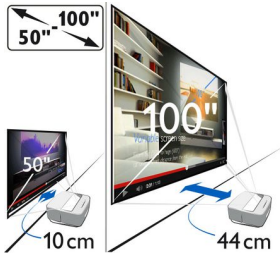

From small to big with excellent image quality

- Flexible screen size — from 50 to 100"
- LED technology for brilliant colours and long life

Enrich your sound experience

- Integrated speakers and subwoofer
- Stream your music via Bluetooth or Wi-Fi/DLNA

Flexible screen size

Experience your films, sport events or gaming like you have never done before, from 50" up to 100". Sit back and enjoy in the comfort of any room in your home. Screeneo can easily be placed close to any smooth wall. You just need to grab the stylish leather handle at the

back of the product. For viewing a cartoon film for kids on a 50", place it 10 cm from the wall. For your favourite football match on 100", place Screeneo 44 cm away from the wall.

Integrated speakers

There is no need to connect to any sound system thanks to the integrated subwoofer and loudspeakers, with an output power of 26 W RMS. Your perfect sound experience will be completed with Dolby Digital 2.1 sound system.

Supported photo formats: JPEG, BMP, PNG, GIF

Supported video formats: AVI, MOV, MP4, MKV, FLV, TS, M2TS, 3GP

Packaging dimensions

Packed (W x D x H): 490 x 392 x 317 mm

Unpacked (W x D x H): 339 x 287 x 148 mm