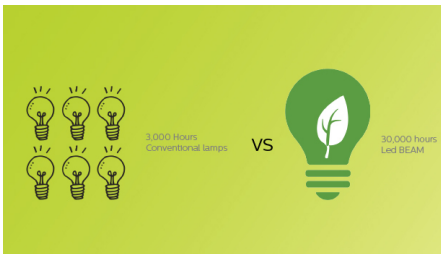

Connect any multimedia devices such as set top boxes, PC, MAC, gaming consoles, and streaming devices like Fire Stick or Apple TV with the USB, HDMI or MicroSD ports.

Advanced LED Light Source

The powerful LED light source displays rich, vivid colors and will last up to 30,000 hours. You won't need to replace it, it lasts 20 years if used 4h per day! In addition, the power consumption is far lower than a regular lamp based projector: a bigger screen, an immersive experience with an eco friendly device!