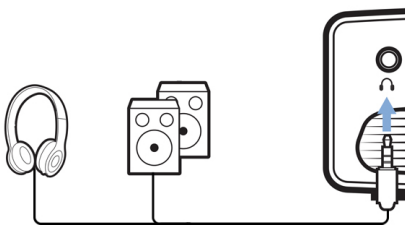

Connect, Watch and Play

- Built-in Media Player for unlimited binge watching
- Fully Connected (HDMI, USB, VGA or MicroSD)

Sound Everywhere

- Stereo speakers for captivating sound
- Audio jack

Highlights

Fully Connected

Audio jack

Connect any headphones or external powered speakers with the built-in 3.5 jack.

Built-in Media Player

Pop your essentials in your hand with the integrated Media Player: Browse, watch all your videos, listen to your music or share your latest holidays pictures.