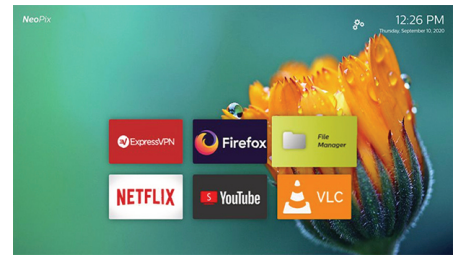

Audio jack

Connect any headphones or external powered speakers with the built-in 3.5 jack.

Built-in Media Player

Pop your essentials in your hand with the integrated Media Player: Browse, watch all your videos, listen to your music or share your latest holidays pictures.

Project images up to 80"

Project images and videos up to 80" (200cm) from less than 2 meters from the wall.

Customized projection

Place the product wherever you want! The keystone correction combined with the focus technology and the 4 corners correction allow you to fine-tune images to your needs and place your projector at any distance.

Smart Philips OS system

Integrated smart Philips OS with pre-loaded apps like YouTube, Netflix, Firefox and more! (more apps will be pushed via FOTA). The Dual Band Wi-Fi connectivity brings you the speed you need to stream all your content.