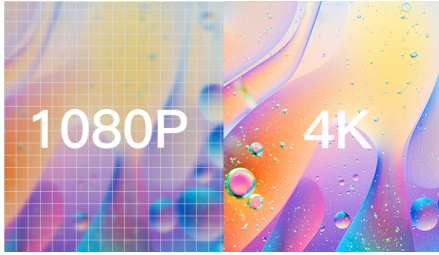

Highlights

4K Ultra HD

With four times the resolution of conventional Full HD, Ultra HD 4K lights up your screen with over 8 million pixels. Enjoy crisp details, vivid and true to life colors when watching sports, games, and streaming content.