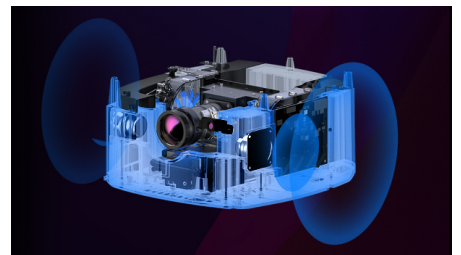

Superior Stereo Speakers

No need extra sound bar or home-cinema! The Screeneo S Collection provides endlessy vibrant, clear, and powerfull sound with deep bass.