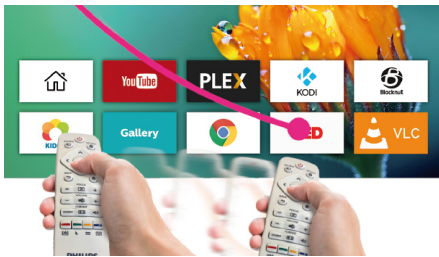

AirMote

Easily navigate thanks to the intuitive AirMote control by pointing or using gestures to pick and choose what you want to watch.