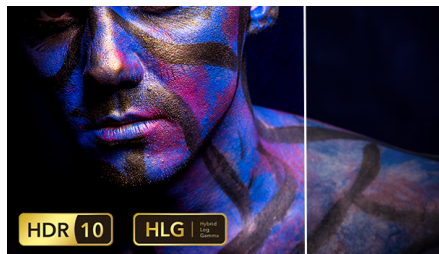

## HDR for advanced contrast

High Dynamic Range is the new video standard that redefines in-home entertainment through advances in contrast and colour. With HDR 10, enjoy a sensory experience that captures the original richness and liveliness, yet accurately reflects the content creator's intent.