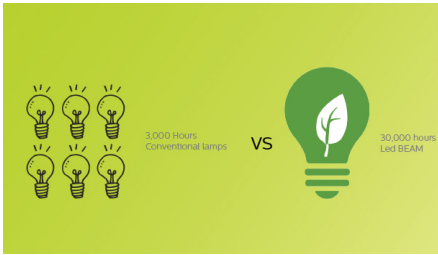

The powerful LED light source displays rich, vivid colors and will last up to 30,000 hours. You won't need to replace it, it lasts 20 years if used 4h per day! In addition, the power consumption is far lower than a regular lamp based projector: a bigger screen, an immersive experience with an eco friendly device!