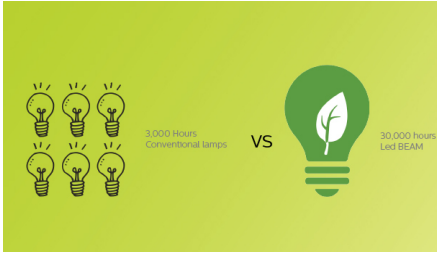

Streaming everywhere, gaming anywhere

Featuring mini HDMI and 480p resolution projecting an image up to 65", the PicoPix Micro delivers true portability and up to 3 hours of entertainment! Pocket friendly and easy-to-use, this is your perfect buddy to travel!

Ultra portable

- Pocket-size
- Project images up to 65"
- Advanced LED Light Source

Up to 3h battery

- Built-in speaker for captivating sound
- Built-in 3 hours battery for cable-free projection

Connect and Play

- Mini HDMI

Highlights

Advanced LED Light Source

The powerful LED light source displays rich, vivid colors and will last up to 30,000 hours. You won't need to replace it, it lasts 20 years if used 4h per day! In addition, the power consumption is far lower than a regular lamp based projector: a bigger screen, an immersive experience with an eco friendly device!

Project images up to 65"

Entertainment in every room, project anything up to 65" (165cm) diagonal.

Specifications

Technology

- Display technology: DLP
- LED light sources: Last over 30,000 hours
- Resolution: 854 x 480 pixel
- Resolution supported: 1920 x 1080 pixel
- Screen distance: 80cm-200cm
- Aspect ratio: 16:9
- Throw ratio: 1,2:1
- Contrast ratio: 600:1
- Focus adjustment: Manual
- Operating system: Linux
- Recommended usage: 65" max in dark room