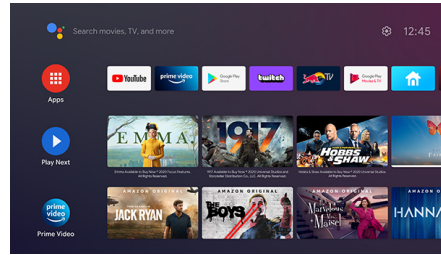

Audio jack

Connect any headphones or external powered speakers with the built-in 3.5 jack.

Booming Sound

Booming 2x15watts with Surround and bass boost for maximum power for a deep movie and music immersion.

Built-in Android TV

Get the full Android TV experience thanks to the built-in Android TV dongle. All your favorite apps are there, Google Cast and more!

Built-in Media Player

Pop your essentials in your hand with the integrated Media Player: Browse, watch all your videos, listen to your music or share your latest holidays pictures.