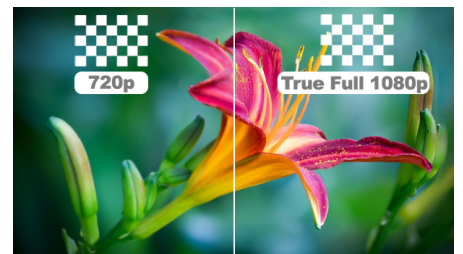

True Full HD 1080p resolution

Get a captivating experience in True Full HD 1080p! Pictures and colors remain lifelike with outstanding full high definition sharpness for text.