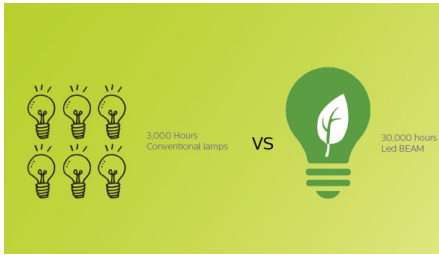

The powerful LED light source displays rich, vivid colors and will last up to 30,000 hours. You won't need to replace it since it lasts 20 years with an average usage of 4 hours per day! Additionally, the power consumption is far lower than a regular lamp based projector, which means you benefit from a bigger screen and fully immersive experience, all through an eco friendly device!