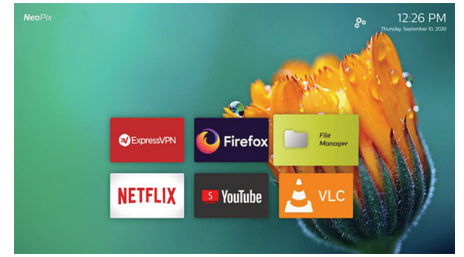

Audio jack

Connect any headphones or external powered speakers with the built-in 3.5 jack.

Built-in Media Player

Pop your essentials in your hand with the integrated Media Player: Browse, watch all your videos, listen to your music or share your latest holidays pictures.

Project images up to 80"

Project images and videos up to 80" (200cm) from less than 2 meters from the wall.

Customized projection

Place the product wherever you want! The keystone correction combined with the focus technology and the 4 corners correction allow you to fine-tune images to your needs and place your projector at any distance.

Smart Philips OS system

Integrated smart Philips OS with pre-loaded apps like YouTube, Netflix, Firefox and more! (more apps will be pushed via FOTA). The Dual Band Wi-Fi connectivity brings you the speed you need to stream all your content.