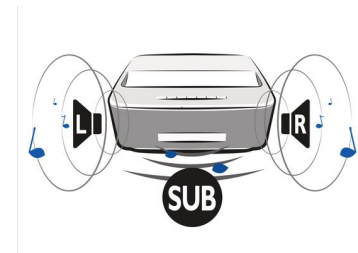

Integrated speakers

There is no need to connect to any sound system thanks to the integrated subwoofer and loudspeakers, with an output power of 26 W RMS. Your perfect sound experience will be completed with Dolby Digital 2.1 sound system.

LED technology

Screeneo uses high-quality LED technology to project your photos, films and more in brilliant colour and for a duration of 30,000 hours. Combined with the innovative ultra short throw technology, it guarantees a big wow anytime you switch it on.

Free-to-air DVB-T tuner

Watch even more, with content from free-to-air channels via the built-in DVB-T tuner.