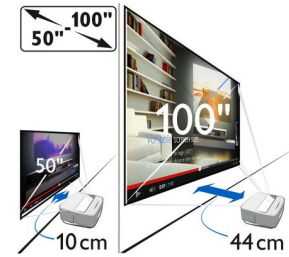

Connection

- Connectivity: 1 x front standard USB, 2 x back HDMI, 1 front HDMI, 2 x back Standard USB, Audio out (analogue, digital), Headphone out front, Standard SD card, VGA, Composite
- DLNA
- LAN (Ethernet)

Sound

- Internal stereo speaker: 2 + subwoofer
- RMS: Output power 26 Watt
- Sound system: Dolby Digital 2.1
- Supported audio formats: mp3, wav

Supported video standards

- 1080i/p
- 480i/p
- 576i/p
- 720i/p

- NTSC
- PAL
- SECAM

DVB-T tuner (free-to-air)

- Digital TV: DVB-T
- EPG
- Parental Control

Internal media player

- Supported audio formats: MP3, WAV
- Supported photo formats: JPEG, BMP, PNG, GIF
- Supported video formats: AVI, MOV, MP4, MKV, FLV, TS, M2TS, 3GP

Packaging dimensions

- Packed (W x D x H): 490 x 392 x 317 mm
- Unpacked (W x D x H): 339 x 287 x 148 mm

Power Supply

- Power adapter: 90–264V, 47–63Hz for EU and UK

Relative humidity

- Operation: 15–85% RH
- Storage packed: 5–93% RH
- Storage unpacked: 15–85% RH

Standard package includes

- 2 x AAA battery
- Carrying bag
- HDMI cable
- Power cable
- Quick start guide
- Remote control
- User guide: on internal memory, Internet
- HDP 1550TV

Temperature range

- Operation: 5–35°C
- Storage packed: -25–60°C
- Storage unpacked: 0–45°C

Highlights

Flexible screen size