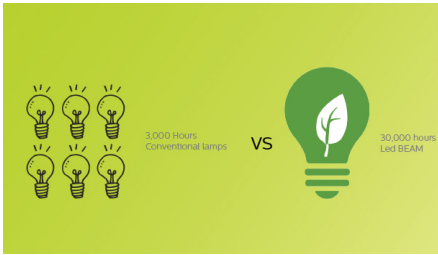

## Advanced LED Light Source

The powerful LED light source displays rich, vivid colors and will last up to 30,000 hours. You won't need to replace it since it lasts 20 years with an average usage of 4 hours per day! Additionally, the power consumption is far lower than a regular lamp based projector, which means you benefit from a bigger screen and fully immersive experience, all through an eco friendly device!