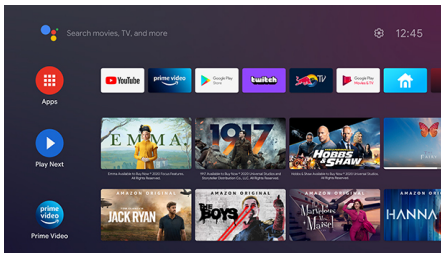

ARC and CEC

ARC and CEC

Control your HDMI connected devices with only 1 remote control thanks to CEC. ARC allows you to connect the projector to your AV receiver via HDMI for a truly immersive sound

Built-in Android TV