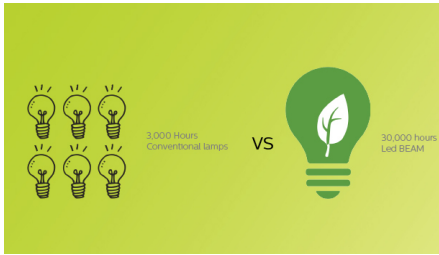

Watch in HD 720p

- Project images up to 65"
- True HD 720p resolution
- Customize your projection
- Advanced LED Light Source

Connect, Watch and Play

- Built-in Media Player for unlimited binge watching
- Fully Connected (HDMI, USB, VGA or MicroSD)

Built-in Sound

- Stereo speakers for captivating sound
- Audio jack

Highlights

Advanced LED Light Source

The powerful LED light source displays rich, vivid colors and will last up to 30,000 hours. You won't need to replace it, it lasts 20 years if used 4h per day! In addition, the power consumption is far lower than a regular lamp based projector: a bigger screen, an immersive experience with an eco friendly device!