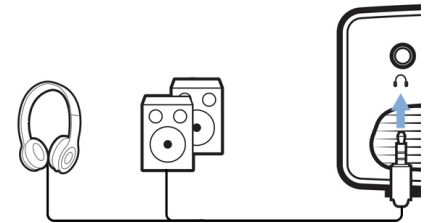

Built-in Media Player

Pop your essentials in your hand with the integrated Media Player: Browse, watch all your videos, listen to your music or share your latest holidays pictures.

Fully Connected

Connect any multimedia devices such as set top boxes, PC, MAC, gaming consoles, and streaming devices like Fire Stick or Apple TV with the USB, HDMI or MicroSD ports.

Audio jack

Connect any headphones or external powered speakers with the built-in 3.5 jack.

Stereo speakers

Integrated stereo speakers with equalization and surround sound.

Specifications

Technology

Display technology: LCD