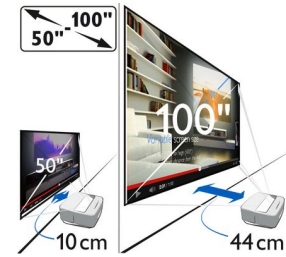

Content from anywhere

- More content with integrated free-to-air DVB-T tuner

product
design award

2014 ■

Specifications

Technology/optical

- Aspect ratio: 4:3 and 16:9
- Contrast ratio: 100,000:1
- Display technology: DLP
- Focus adjustment: manual
- Internal memory: 4 GB
- Keystone correction
- LED light source lasts over: 30,000 hours
- Light source: RGB LED
- MP4 player
- Noise level: < 25 dB(A)
- Operating system: Android 4.2
- Resolution: 1280 x 800 pixel
- Screen distance: 10–44 cm
- Screen sizes: 50"–100"
- Throw ratio: 0.321
- Wall colour correction
- 3D technology: converts 2D into 3D, supports all 3D modes
- Projection modes: front, rear, front ceiling, rear ceiling

Packaging dimensions

- Packed (W x D x H): 490 x 392 x 317 mm
- Unpacked (W x D x H): 339 x 287 x 148 mm

Power Supply

- Power adapter: 90–264V, 47–63Hz for EU and UK

Relative humidity

- Operation: 15–85% RH
- Storage packed: 5–93% RH
- Storage unpacked: 15–85% RH

Standard package includes

- 2 x AAA battery
- Carrying bag
- HDMI cable
- Power cable
- Quick start guide
- Remote control
- User guide: on internal memory, Internet
- HDP 1550TV

Temperature range

- Operation: 5–35°C
- Storage packed: -25–60°C
- Storage unpacked: 0–45°C

Highlights

Flexible screen size

Experience your films, sport events or gaming like you have never done before, from 50" up to 100". Sit back and enjoy in the comfort of any room in your home. Screeneo can easily be placed close to any smooth wall. You just need to grab the stylish leather handle at the back of the product. For viewing a cartoon film for kids on a 50", place it 10 cm from the wall. For your favourite football match on 100", place Screeneo 44 cm away from the wall.