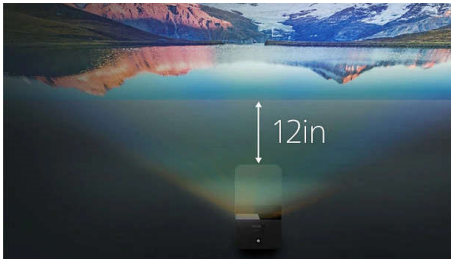

Philips Screeneo U4
Home projector

Ultra Short Throw, 80" screen

True Full HD Experience
Pair 2 Bluetooth earphones
Ultra Compact

SCN350

Small Space. Massive Image!

Positioned few inches away from a wall, the Ultra Short Throw projector Screeneo U4 delivers a True Full HD image with HDR10 up to 120" and can connect up to 2 pairs of speakers/earphones thanks to the Dual Bluetooth function.

- Customized Image
- Optimize your space
- True Full HD, HDR 10

PHILIPS

Home projector

Ultra Short Throw, 80" screen True Full HD Experience, Pair 2 Bluetooth earphones, Ultra Compact

Highlights

Optimize your space

Enjoy a true cinematic experience at home. Thanks to the ultra-short throw technology, this True Full HD projector provides a massive 80" screen size when placed just 12 inches away from the wall or projection surface. Set Screeneo U4 on the tabletop, TV shelf or bedroom wardrobe to enjoy your favorite TV shows, sports & games more than ever before! Set it just inches away to watch, or move it back for an even larger image.