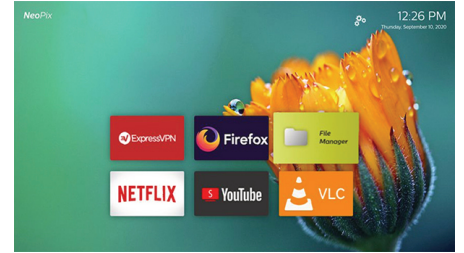

Smart Philips OS system

Integrated smart Philips OS with pre-loaded apps like YouTube, Netflix, Firefox and more! (more apps will be pushed via FOTA). The Dual Band Wi-Fi connectivity brings you the speed you need to stream all your content.