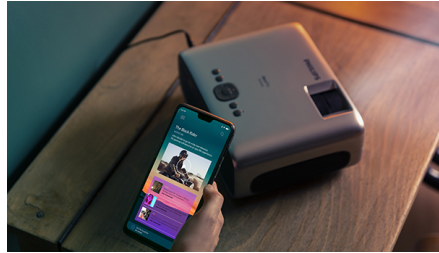

Customize your projection

Place the product where ever you want! The keystone correction combined with the focus technology allow you to fine-tune images to your needs and place your projector at any distance.

Project images up to 80"

Project images and videos up to 80" (200cm) from less than 2 meters from the wall.

TV shows streaming

Stream any TV shows or movies via Wi-Fi from your smart devices.

Wi-Fi screen mirroring

Connect your mobile devices such as a tablets, smartphones or even computers wirelessly to mirror and share all your contents. Videos on your phones? No worries, just cast it through Wi-Fi! (IOS, Android, Mac and PC)