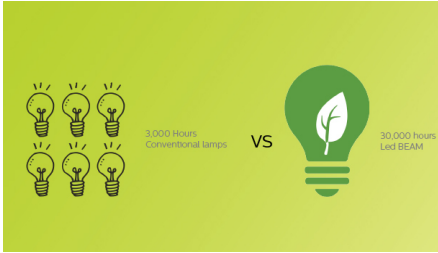

Remarkable pictures

- Project images up to 80"
- Customize your projection
- Advanced LED Light Source

Wireless screen share

- Wi-Fi screen mirroring for smart sharing
- TV shows streaming directly from your smartphone

Highlights

Advanced LED Light Source

The powerful LED light source displays rich, vivid colors and will last up to 30,000 hours. You won't need to replace it since it lasts 20 years with an average usage of 4 hours per day! Additionally, the power consumption is far lower than a regular lamp based projector, which means you benefit from a bigger screen and fully immersive experience, all through an eco friendly device!