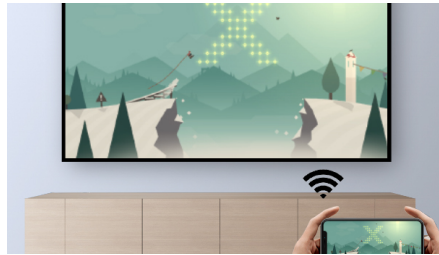

Don't be afraid of the dark with the ultra accessible projector

Get a super smooth experience and project pictures up to 80", enjoy a comfortable image, stereo sound, Wi-Fi screen mirroring, Bluetooth and all the connectivity you need for streaming your favorite contents.

Project images up to 80"

Project images and videos up to 80" (200cm) from less than 2 meters from the wall.

TV shows streaming

Stream any TV shows or movies via Wi-Fi from your smart devices.

Wi-Fi screen mirroring

Connect your mobile devices such as a tablets, smartphones or even computers wirelessly to mirror and share all your contents. Videos on your phones? No worries, just cast it through Wi-Fi! (IOS, Android, Mac and PC)

Built-in Media Player

Pop your essentials in your hand with the integrated Media Player: Browse, watch all your videos, listen to your music or share your latest holidays pictures.

Fully Connected

Connect any multimedia devices such as set top boxes, PC, MAC, gaming consoles, and streaming devices like Fire Stick or Apple TV with the USB, HDMI or MicroSD ports.