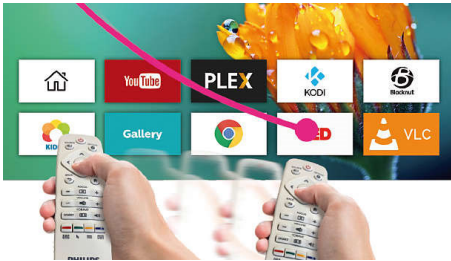

So smart

- Smart Android OS for apps and more!
- AirMote for a comfortable control

Bespoke sound

- Superior Stereo Speakers
- Bluetooth BoomBoxes

PHILIPS

Home projector
4K Resolution Up to 180", LED DLP

Highlights

4K Ultra HD

With four times the resolution of conventional Full HD, Ultra HD 4K lights up your screen with over 8 million pixels. Enjoy crisp details, vivid and true to life colors when watching sports, games, and streaming content.

AirMote

Easily navigate thanks to the intuitive AirMote control by pointing or using gestures to pick and choose what you want to watch.

Bluetooth BoomBoxes

Play your music directly on the projector. Use your Screeneo as a Boombox by connecting your smartphones or any other Bluetooth device to enjoy big sound.

Built-in Media Player

Pop your essentials in your hand with the integrated Media Player: Browse, watch all your videos, listen to your music or share your latest holidays pictures.

Fully Connected

The Screeneo S Collection comes with all the connectivity you need. Wi-Fi, Bluetooth, USB, HDMI, SPDIF, Connect your game consoles, Blu-ray player, smart boxes or set top boxes to enjoy all your contents.