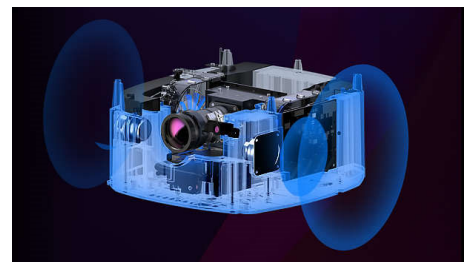

SCN650/INT

Perfect image

Get a perfect picture, automatically and straight out of the box with the Auto Keystone, Auto focus. Because you don't always place your projector in front of the wall, we added a 4 corners correction to fine tune your image and get a perfect fit even if your device is up to 45 degrees on your right of left side.

No need extra sound bar or home-cinema! The Screeneo S Collection provides endless vibrant, clear, and powerfull sound with deep bass.

Specifications

Technology

- Display technology: DLP
- Light source: LED
- Contrast ratio: 150.000:1
- Resolution: 3840 x 2160 pixel
- Throw ratio: 1,2:1
- Aspect ratio: 4:3 and 16:9
- Projection modes: front, rear, ceiling
- Focus adjustment: Auto
- Integrated media player
- Internal memory: 16 GB
- Keystone correction: Electric
- Operating system: Android
- LED lifetime: Up to 30.000h
- Projection image size: up to 180" (450cm)
- Projection distance: 48-285 cm / 19-112"
- 4 corners correction