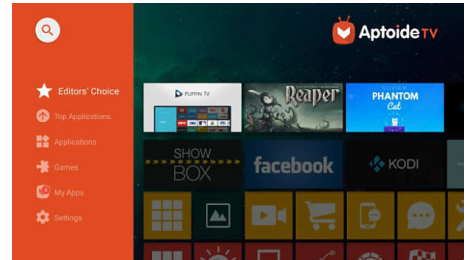

Smart Android OS for apps

Take full advantage of an endless entertainment with Android OS. All your favorite apps are pre-installed, out of the box. Enjoy Youtube, Netflix and more!