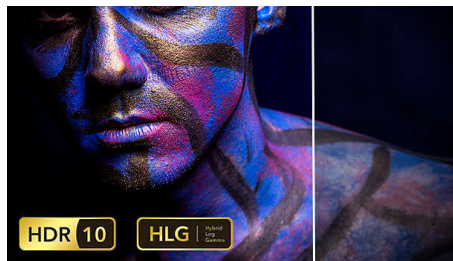

HDR for advanced contrast

High Dynamic Range is the new video standard that redefines in-home entertainment through advances in contrast and colour. With HDR 10, enjoy a sensory experience that captures the original richness and liveliness, yet accurately reflects the content creator's intent.