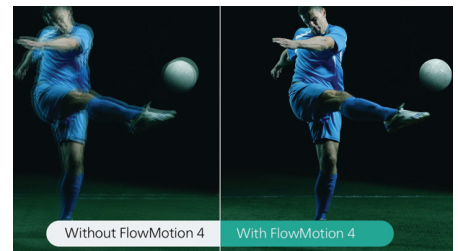

Dolby Atmos and DTS HD

The Screeneo U5 brings you state-of-the art sound to complete the True 4K Experience with Dolby Atmos and DTS HD.

Enriched Connectivity

Connect all your favorite devices via HDMI (like smartphone, tablet, laptop, gaming console), and play all your videos, pictures, and audio files from a USB thanks to the built-in multimedia player. There is also a 2x HDMI, 2x USB, SPDIF and Jack 3.5 to connect external speakers. The RS-232 port enables home cinema and home automation system.

Flow Motion 4

Our new Flowmotion 4 adds artificial frames between existing picture frames to enables videos to appear at a higher frame rate. Our technology automatically recognizes dynamic pictures and inserts frames to ensure the motions you see are fluid and smooth especially for fast moving images like sport or action movies.