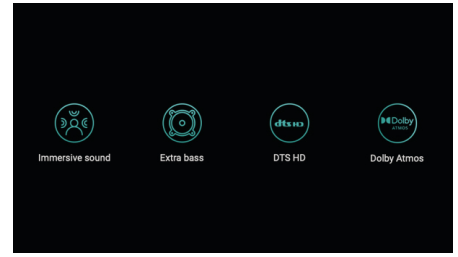

Dolby Atmos and DTS HD

The Screeneo U5 brings you state-of-the art sound to complete the True 4K Experience with Dolby Atmos and DTS HD.