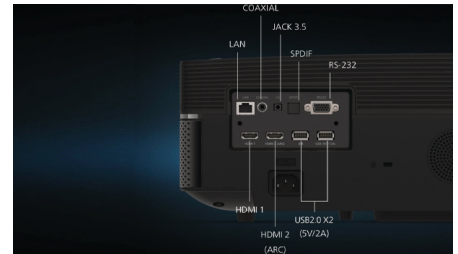

Cutting Edge Image Quality

With precise color accuracy and incredible contrast on a max 150-inch screen space, the Screeneo U5 is the world's first projector able to product images compatible with REC709, Dolby Vision, HDR10 and HLG ensuring incredible color reproduction performances up to 12-bit. Eye sensors protection for automatic light dimming.

Dolby Atmos and DTS HD

The Screeneo U5 brings you state-of-the art sound to complete the True 4K Experience with Dolby Atmos and DTS HD.

Enriched Connectivity

Connect all your favorite devices via HDMI (like smartphone, tablet, laptop, gaming console), and play all your videos, pictures, and audio files from a USB thanks to the built-in multimedia player. There is also a 2x HDMI, 2x USB, SPDIF and Jack 3.5 to connect external speakers. The RS-232 port enables home cinema and home automation system.

Specifications

Technology

Display technology: DLP Cinema Chip
Light source: Laser (over 25.000 hours)
Brightness: up to 2200 lumens *
Resolution: True 4K UHD (3840x2160 pixels)
Projection image size: up to 150" (380cm)
Recommended usage: 120" max in dark room
Aspect ratio: 4:3 and 16:9
Throw ratio: 0,21:1
Contrast ratio: (FOFO) 1483:1
Focus adjustment: Electrical
Keystone correction: manual or digital *, yes (8 points)
Digital Zoom
Projection modes: front, rear, ceiling
Internal memory: 2GB RAM / 32GB ROM
Eye protection sensor
FlowMotion 4: Yes (MEMC)
Gaming mode