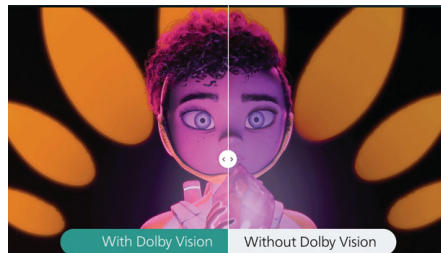

Ultra-short throw, Ultimate 4K experience!

A stunning 120-inch (305 cm) image from only 28cm (11inch) from the wall and up to 150". Incredible color accuracy with Rec.709 HDR10 and Dolby Vision. Android TV and ChromeCast built-in. Mind Blowing 2x10 watts with 4 channels Dolby Atmos.

Immersive Sound

- Room Filling Sound
- Dolby Atmos and DTS HD
- Enriched Connectivity

Effortless Connections

- Wireless functionalities

Highlights

4K laser Projector

Watch movies and more in True 4K UHD sharpness, full of the fine detail that can be lost at lower resolutions. The picture remains lifelike and text is crystal-clear when displayed at up to 120" or more. Texas Instrument DLP cinema technology delivers dramatic home cinema viewing with vivid pictures, deep contrast and a bright image in any conditions. The 2,200 ANSI Lumens Laser light source displays rich, and vivid colors for more up to 25,000hours: you won't need for blackout curtains!

Cutting Edge Image Quality

With precise color accuracy and incredible contrast on a max 150-inch screen space, the Screeneo U5 is the world's first projector able to product images compatible with REC709, Dolby Vision, HDR10 and HLG ensuring incredible color reproduction performances up to 12-bit. Eye sensors protection for automatic light dimming.

Specifications

Technology

Display technology: DLP Cinema Chip
Light source: Laser (over 25.000 hours)
Brightness: up to 2200 lumens *
Resolution: True 4K UHD (3840x2160 pixels)
Projection image size: up to 150" (380cm)
Recommended usage: 120" max in dark room
Aspect ratio: 4:3 and 16:9
Throw ratio: 0,21:1
Contrast ratio: (FOFO) 1483:1
Focus adjustment: Electrical
Keystone correction: manual or digital *, yes (8 points)
Digital Zoom
Projection modes: front, rear, ceiling
Internal memory: 2GB RAM / 32GB ROM
Eye protection sensor
FlowMotion 4: Yes (MEMC)
Gaming mode