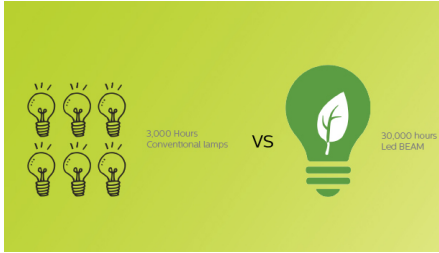

Highlights

Advanced LED Light Source

The powerful LED light source displays rich, vivid colors and will last up to 30,000 hours. You won't need to replace it since it lasts 20 years with an average usage of 4 hours per day! Additionally, the power consumption is far lower than a regular lamp based projector, which means you benefit from a bigger screen and fully immersive experience, all through an eco friendly device!