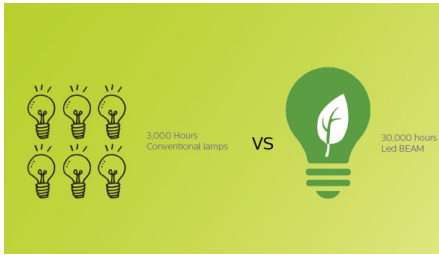

Life like pictures

- Project images up to 60"
- Focus adjustment for clear images
- Advanced LED Light Source

Play, connect, repeat

- Built-in Media Player for unlimited binge watching
- Fully Connected (USB via micro USB adapter or MicroSD)
- Wi-Fi screen mirroring for smart sharing

The powerful LED light source displays rich, vivid colors and will last up to 30,000 hours. You won't need to replace it, it lasts 20 years if used 4h per day! In addition, the power consumption is far lower than a regular lamp based projector: a bigger screen, an immersive experience with an eco friendly device!