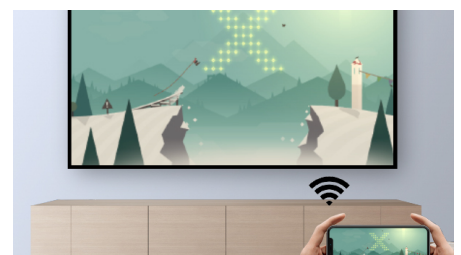

Life like pictures

- Project images up to 60"
- Focus adjustment for clear images
- Advanced LED Light Source

Play, connect, repeat

- Built-in Media Player for unlimited binge watching
- Fully Connected (USB via micro USB adapter or MicroSD)
- Wi-Fi screen mirroring for smart sharing

Get entertainment on the go with the built-in battery providing up to 80mins of projection.

Entertainment on the go

Bring it from room to room or to your friends.

Pocket Friendly

A palm-size projector always in your pocket or bags catering on-the-go traveler and wild addict. Throw huge image on any walls, ceilings, ground and even on your tent!

Wi-Fi screen mirroring

Connect your mobile devices such as a tablets, smartphones or even computers wirelessly to mirror and share all your contents. Videos on your phones? No worries, just cast it through Wi-Fi! (IOS, Android, Mac and PC)