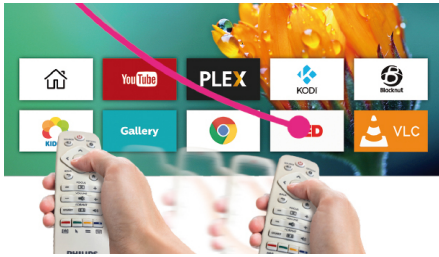

Incredible images

- Project images up to 160"
- HDR for advanced contrast and colour
- Perfect image with bespoke adjustments

Play, connect, repeat

- Built-in Media Player for unlimited binge watching
- Fully Connected for endless possibilities
- Wi-Fi screen mirroring for smart sharing

So smart

- Smart Android OS for apps and more!
- AirMote for a comfortable control

Bespoke sound

- Superior Stereo Speakers
- Bluetooth BoomBoxes
- Low fan noise

Highlights

AirMote

Easily navigate thanks to the intuitive AirMote control by pointing or using gestures to pick and choose what you want to watch.

Bluetooth BoomBoxes

Play your music directly on the projector. Use your Screeneo as a Boombox by connecting your smartphones or any other Bluetooth device to enjoy big sound.

Built-in Media Player

Pop your essentials in your hand with the integrated Media Player: Browse, watch all your videos, listen to your music or share your latest holidays pictures.

Fully Connected

The Screeneo S Collection comes with all the connectivity you need. Wi-Fi, Bluetooth, USB, HDMI, SPDIF, Connect your game consoles, Blu-ray player, smart boxes or set top boxes to enjoy all your contents.