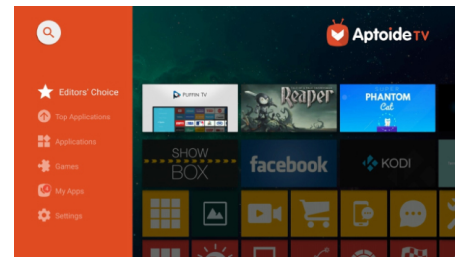

Low fan noise

Our all-in-one Screeneo S Collection projectors are designed to dissipate heat through the aluminum side grids along with a state-of-the-art ultra low noise fan.

Perfect image

Get a perfect picture, automatically and straight out of the box with the Auto Keystone, Auto focus. The Digital Zoom will help you to adjust the image size without moving the projector and because you don't always place your projector in front of the wall, we added a 4 corners correction to fine tune your image and get a perfect fit even if your device is up to 45 degrees on your right or left side.

Smart Android OS for apps

Take full advantage of an endless entertainment with Android OS. All your favorite apps are pre-installed, out of the box. Enjoy Youtube, Netflix and more!

Superior Stereo Speakers