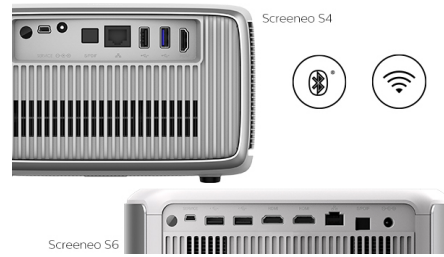

Bluetooth BoomBoxes

Play your music directly on the projector. Use your Screeneo as a Boombox by connecting your smartphones or any other Bluetooth device to enjoy big sound.

Built-in Media Player

Pop your essentials in your hand with the integrated Media Player: Browse, watch all your videos, listen to your music or share your latest holidays pictures.

Fully Connected

The Screeneo S Collection comes with all the connectivity you need. Wi-Fi, Bluetooth, USB, HDMI, SPDIF, Connect your game consoles, Blu-ray player, smart boxes or set top boxes to enjoy all your contents.

Keystone correction: Auto

4 corners correction

Integrated media player

Projection modes: front, rear, ceiling

Operating system: Android

Internal memory: 16 GB

Sound

Stereo Speaker: 2x5W