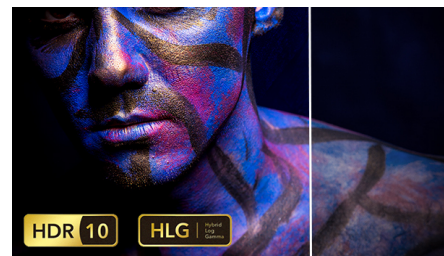

HDR for advanced contrast

High Dynamic Range is the new video standard that redefines in-home entertainment through advances in contrast and colour. With HDR 10, enjoy a sensory experience that captures the original richness and liveliness, yet accurately reflects the content creator's intent.