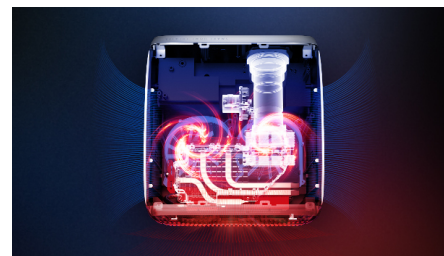

Bluetooth BoomBoxes

Play your music directly on the projector. Use your Screeneo as a Boombox by connecting your smartphones or any other Bluetooth device to enjoy big sound.

Built-in Media Player

Pop your essentials in your hand with the integrated Media Player: Browse, watch all your videos, listen to your music or share your latest holidays pictures.

Fully Connected

The Screeneo S Collection comes with all the connectivity you need. Wi-Fi, Bluetooth, USB, HDMI, SPDIF, Connect your game consoles, Blu-ray player, smart boxes or set top boxes to enjoy all your contents.

Low fan noise

Our all-in-one Screeneo S Collection projectors are designed to dissipate heat through the aluminum side grids along with a state-of-the-art ultra low noise fan.

Perfect image

Get a perfect picture, automatically and straight out of the box with the Auto Keystone, Auto focus. The Digital Zoom will help you to adjust the image size without moving the projector and because you don't always place your projector in front of the wall, we added a 4 corners correction to fine tune your image and get a perfect fit even if your device is up to 45 degrees on your right or left side.