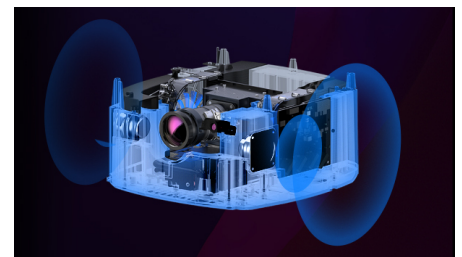

Superior Stereo Speakers

No need extra sound bar or home-cinema! The Screeneo S Collection provides endless vibrant, clear, and powerful sound with deep bass.