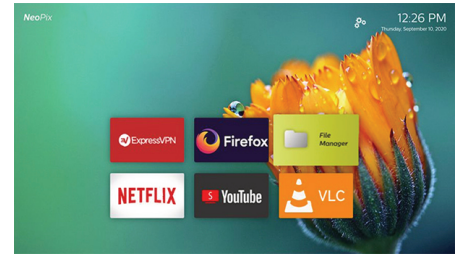

Smart Philips OS system

Integrated smart Philips OS with pre-loaded apps like YouTube, Netflix, Firefox and more! (more apps will be pushed via FOTA). The Dual Band Wi-Fi connectivity brings you the speed you need to stream all your content.