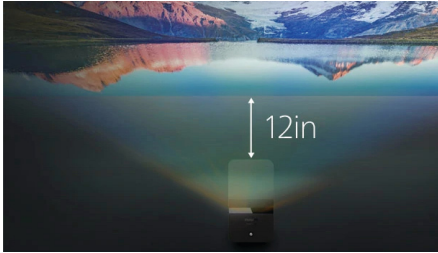

Small Space. Massive Image!

Positioned few inches away from a wall, the Ultra Short Throw projector Screeneo U4 delivers a True Full HD image with HDR10 up to 120" and can connect up to 2 pairs of speakers/earphones thanks to the Dual Bluetooth function.

Get the big picture

- Optimize your space
- True Full HD, HDR 10
- Customized Image

Booming sound

- Immersive booming sound
- Dual Bluetooth
- DSP

Connect all your devices

- Connect, watch and play
- TI DLP technology

Compact and brilliant design

- Compact and brilliant design

Highlights

Optimize your space

Enjoy a true cinematic experience at home. Thanks to the ultra-short throw technology, this True Full HD projector provides a massive 80" screen size when placed just 12 inches away from the wall or projection surface. Set Screeneo U4 on the tabletop, TV shelf or bedroom wardrobe to enjoy your favorite TV shows, sports & games more than ever before! Set it just inches away to watch, or move it back for an even larger image.

Customized Image

Our tuning reaches 108% Rec.709 HDTV standard color coverage ensuring an incredible image performance that delivers sharp and crisp visuals. Engineered with AMlogic T972 CPU pictures, the HDR10 colors remain lifelike with outstanding full high definition sharpness for text. Auto keystone, auto focus, and 4 corner correction also help to eliminate crooked and distorted images for a perfectly proportioned picture even if the device is not straight in front of the wall. The TOF system gives users an optimal image from virtually any angle and eliminates many of the hassles of an optimal set-up.