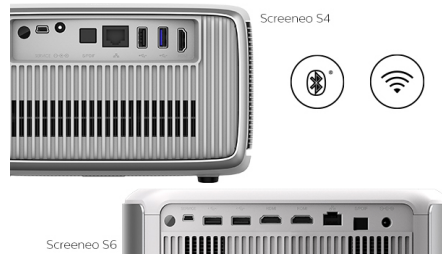

Bluetooth BoomBoxes

Play your music directly on the projector. Use your Screeneo as a Boombox by connecting your smartphones or any other Bluetooth device to enjoy big sound.

Built-in Media Player

Pop your essentials in your hand with the integrated Media Player: Browse, watch all your videos, listen to your music or share your latest holidays pictures.

Fully Connected

The Screeneo S Collection comes with all the connectivity you need. Wi-Fi, Bluetooth, USB, HDMI, SPDIF, Connect your game consoles, Blu-ray player, smart boxes or set top boxes to enjoy all your contents.

Keystone correction: Auto

4 corners correction

Integrated media player

Projection modes: front, rear, ceiling

Operating system: Android

Internal memory: 16 GB

Sound

Stereo Speaker: 2x5W