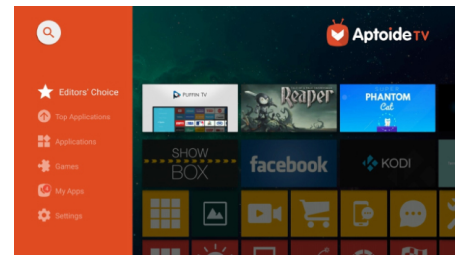

Low fan noise

Our all-in-one Screeneo S Collection projectors are designed to dissipate heat through the aluminum side grids along with a state-of-the-art ultra low noise fan.

Perfect image

Get a perfect picture, automatically and straight out of the box with the Auto Keystone, Auto focus. The Digital Zoom will help you to adjust the image size without moving the projector and because you don't always place your projector in front of the wall, we added a 4 corners correction to fine tune your image and get a perfect fit even if your device is up to 45 degrees on your right or left side.

Smart Android OS for apps

Take full advantage of an endless entertainment with Android OS. All your favorite apps are pre-installed, out of the box. Enjoy Youtube, Netflix and more!

Superior Stereo Speakers