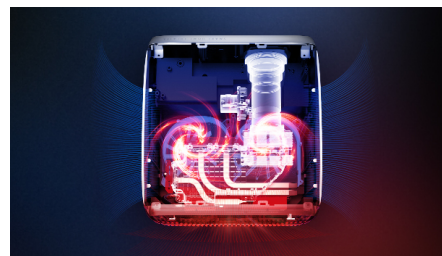

Bluetooth BoomBoxes

Play your music directly on the projector. Use your Screeneo as a Boombox by connecting your smartphones or any other Bluetooth device to enjoy big sound.

Built-in Media Player

Pop your essentials in your hand with the integrated Media Player: Browse, watch all your videos, listen to your music or share your latest holidays pictures.

Fully Connected

The Screeneo S Collection comes with all the connectivity you need. Wi-Fi, Bluetooth, USB, HDMI, SPDIF, Connect your game consoles, Blu-ray player, smart boxes or set top boxes to enjoy all your contents.

Low fan noise

Our all-in-one Screeneo S Collection projectors are designed to dissipate heat through the aluminum side grids along with a state-of-the-art ultra low noise fan.

Perfect image

Get a perfect picture, automatically and straight out of the box with the Auto Keystone, Auto focus. The Digital Zoom will help you to adjust the image size without moving the projector and because you don't always place your projector in front of the wall, we added a 4 corners correction to fine tune your image and get a perfect fit even if your device is up to 45 degrees on your right or left side.