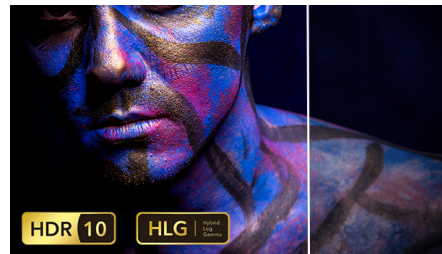

HDR for advanced contrast

High Dynamic Range is the new video standard that redefines in-home entertainment through advances in contrast and colour. With HDR 10, enjoy a sensory experience that captures the original richness and liveliness, yet accurately reflects the content creator's intent.