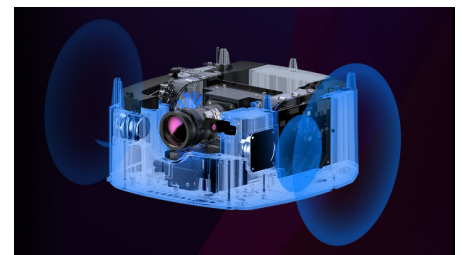

Superior Stereo Speakers

No need extra sound bar or home-cinema! The Screeneo S Collection provides endless vibrant, clear, and powerful sound with deep bass.