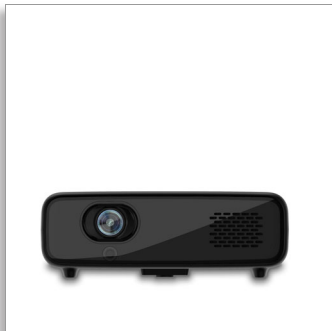

Philips PicoPix Max One
Mobile projector

Up to 120"

Ultra bright and portable
USB-C video and HDMI
Built-in speakers & 5h battery

PPX520

Streaming everywhere, gaming anywhere

PicoPix Max One projects in true Full HD 1080p with lifelike colors thanks to the 4 Ch LED. USB-C video and HDMI connections ready for Apple MacBook and smart devices. Built-in 5h battery, electric focus, digital zoom and auto-keystone.

Play, connect, repeat

- Fully Connected (HDMI, USB, USB Type-C)
- PowerBank

Sound and Mobility

- built-in 5 hours battery for cable-free projection
- Built-in speaker for captivating sound

True Full HD 1080p

- Advanced LED Light Source
- Compact and Powerful
- Get the perfect image
- True Full HD 1080p resolution

PHILIPS

Mobile projector
Up to 120" Ultra bright and portable, USB-C video and HDMI, Built-in speakers & 5h battery

PPX520/INT

Highlights

built-in 5 hours battery for c

Get entertainment on the go with the built-in battery providing up to 5h of projection.

Built-in speaker

No need for extra sound system, the built-in speaker enables the performance you need in a small package.