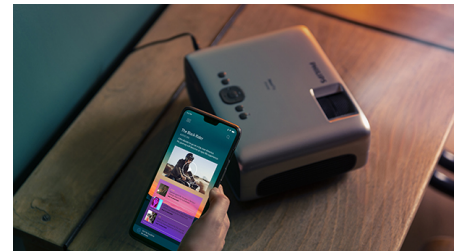

TV shows streaming

Stream any TV shows or movies via Wi-Fi from your smart devices.