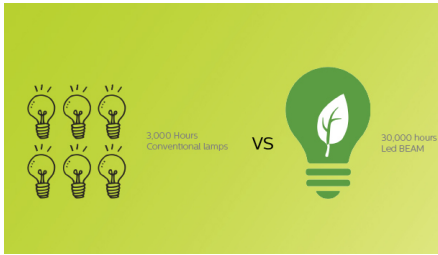

Incredible images

- Project images up to 120" in HD
- Customize your projection
- Advanced LED Light Source

Wireless screen share

- Wi-Fi screen mirroring for smart sharing
- TV shows streaming directly from your smartphone

Highlights

Advanced LED Light Source

The powerful LED light source displays rich, vivid colors and will last up to 30,000 hours. You won't need to replace it, it lasts 20 years if used 4h per day! In addition, the power consumption is far lower than a regular lamp based projector: a bigger screen, an immersive experience with an eco friendly device!