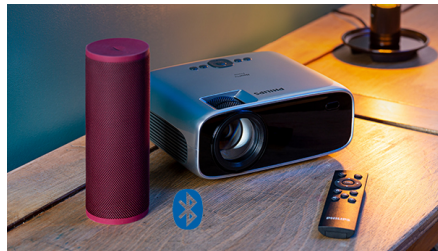

Sound everywhere

- Built-in stereo speakers for crystal clear sound
- External bluetooth speakers connection

Play, connect, repeat

- Built-in Media Player for unlimited binge watching
- Make It smart!
- Fully Connected (HDMI, USB, VGA or MicroSD)

Project images up to 120" HD

Project images and videos up to 120" (300cm) in HD 720p for detailed and clear images.

Built-in Media Player

Pop your essentials in your hand with the integrated Media Player: Browse, watch all your videos, listen to your music or share your latest holidays pictures.

Built-in stereo speakers

No need for extra sound system, the built-in stereo speakers produce deep room-filling sound perfect for movies at home.

External bluetooth speakers

Connect wirelessly your projector to external boomboxes or soundbars to bring life to your movies and gaming sessions.

Fully Connected

Connect any multimedia devices such as set top boxes, PC, MAC, gaming consoles, and streaming devices like Fire Stick or Apple TV with the USB, HDMI or MicroSD ports.

Make it smart!

Access to unlimited content by connecting to any smart gaming console or TV boxes like Fire Stick or Apple TV.