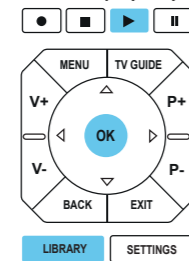

## 2 Record a program

Press TV Guide to select the program and launch it by using the record or **OK** key. Confirm with **OK**.

## 3 Read a recorded a program

Press library key to select the recorded program and launch it by using the **OK** or play key.

HDMI, HDMI logo and High-Definition Multimedia Interface are trademarks or registered trademarks of HDMI Licensing LLC. PHILIPS and the PHILIPS' Shield Emblem are registered trademarks of Koninklijke Philips Electronics N.V. and are used by Sagemcom Broadband SAS under license from Koninklijke Philips Electronics N.V. © 2012 Sagemcom Broadband SAS All rights reserved