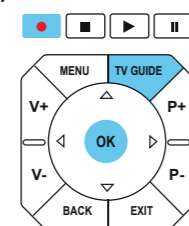

## 1 Main Menu

If you wish to have access to all the product functionalities, click on the **MENU** key and use the navigation keys.

## 2 Record a program

Press TV Guide to select the program and launch it by using the record or **OK** key. Confirm with **OK**.