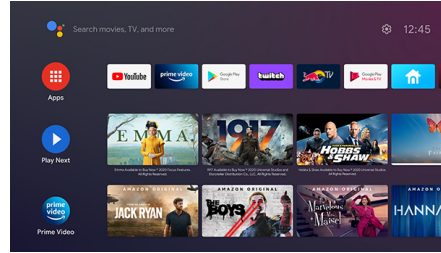

Built-in Android TV

Get the full Android TV experience thanks to the built-in Android TV dongle. All your favorite apps are there, Google Cast and more!